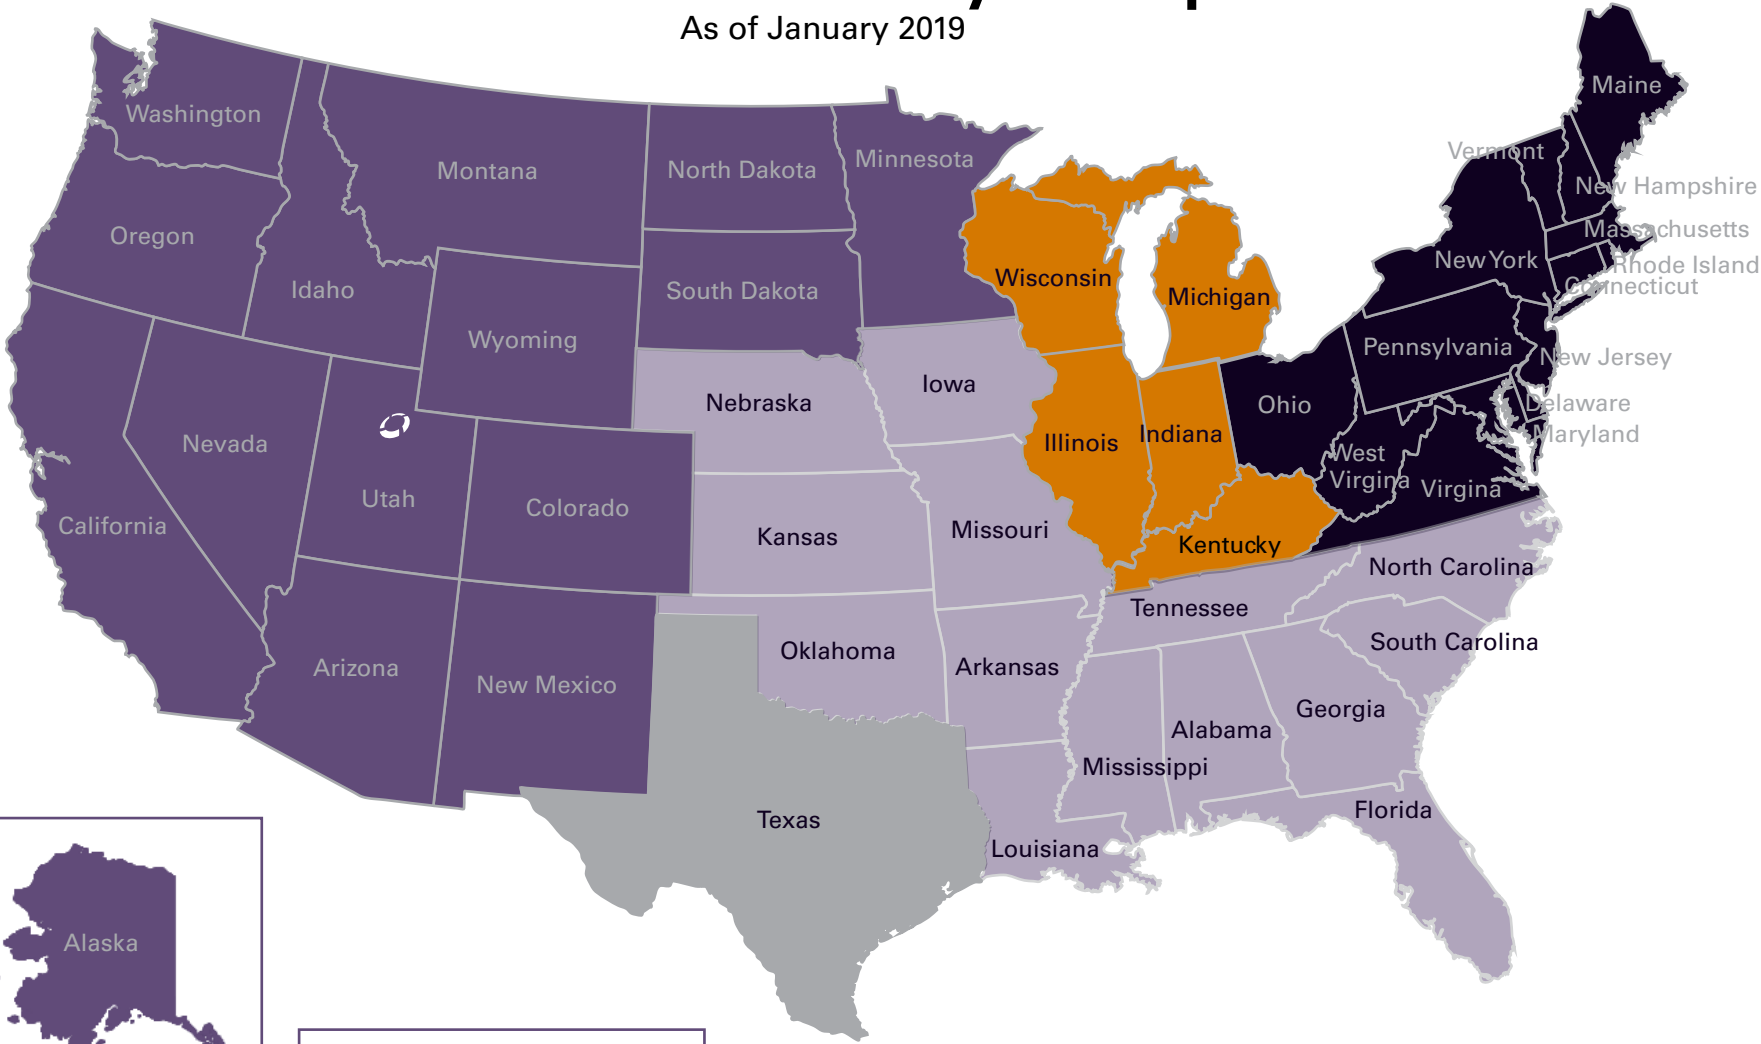

Sales Territory Map

As of January 2019

- West Daniel Miller
- North Clint Salisbury
- East
- South Matthew Mackey
- Texas